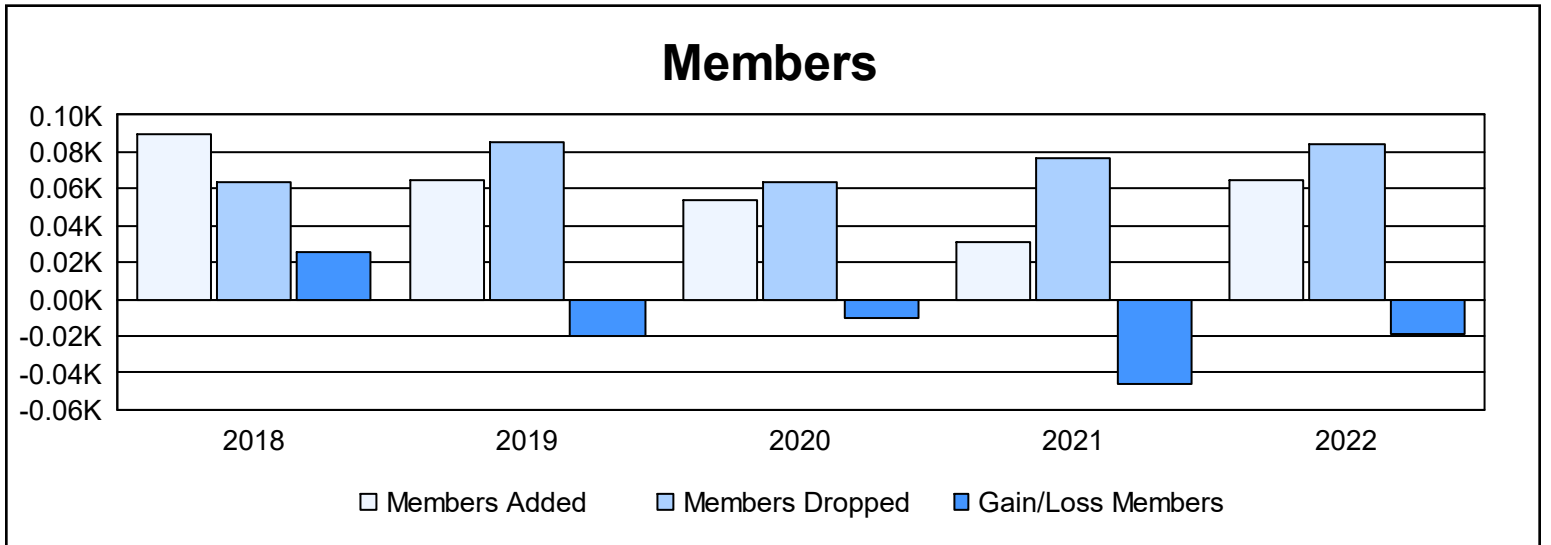

Year	New Clubs	Dropped Clubs	Gain/ Loss Clubs	New Members	Charter Members	Reinstate Members	Transfer Members	Total Member Added	Total Members Dropped	Gain/ Loss Members
2017-2018	0	0	0	88	0	1	1	90	64	26
2018-2019	0	0	0	60	1	2	2	65	85	-20
2019-2020	0	0	0	52	0	2	0	54	64	-10
2020-2021	0	0	0	27	0	3	1	31	77	-46
2021-2022	0	1	-1	62	0	2	1	65	84	-19
<b>Average</b>	<b>0</b>	<b>0</b>	<b>0</b>	<b>58</b>	<b>0</b>	<b>2</b>	<b>1</b>	<b>61</b>	<b>75</b>	<b>-14</b>

### Membership Composition June 2022 Cumulative